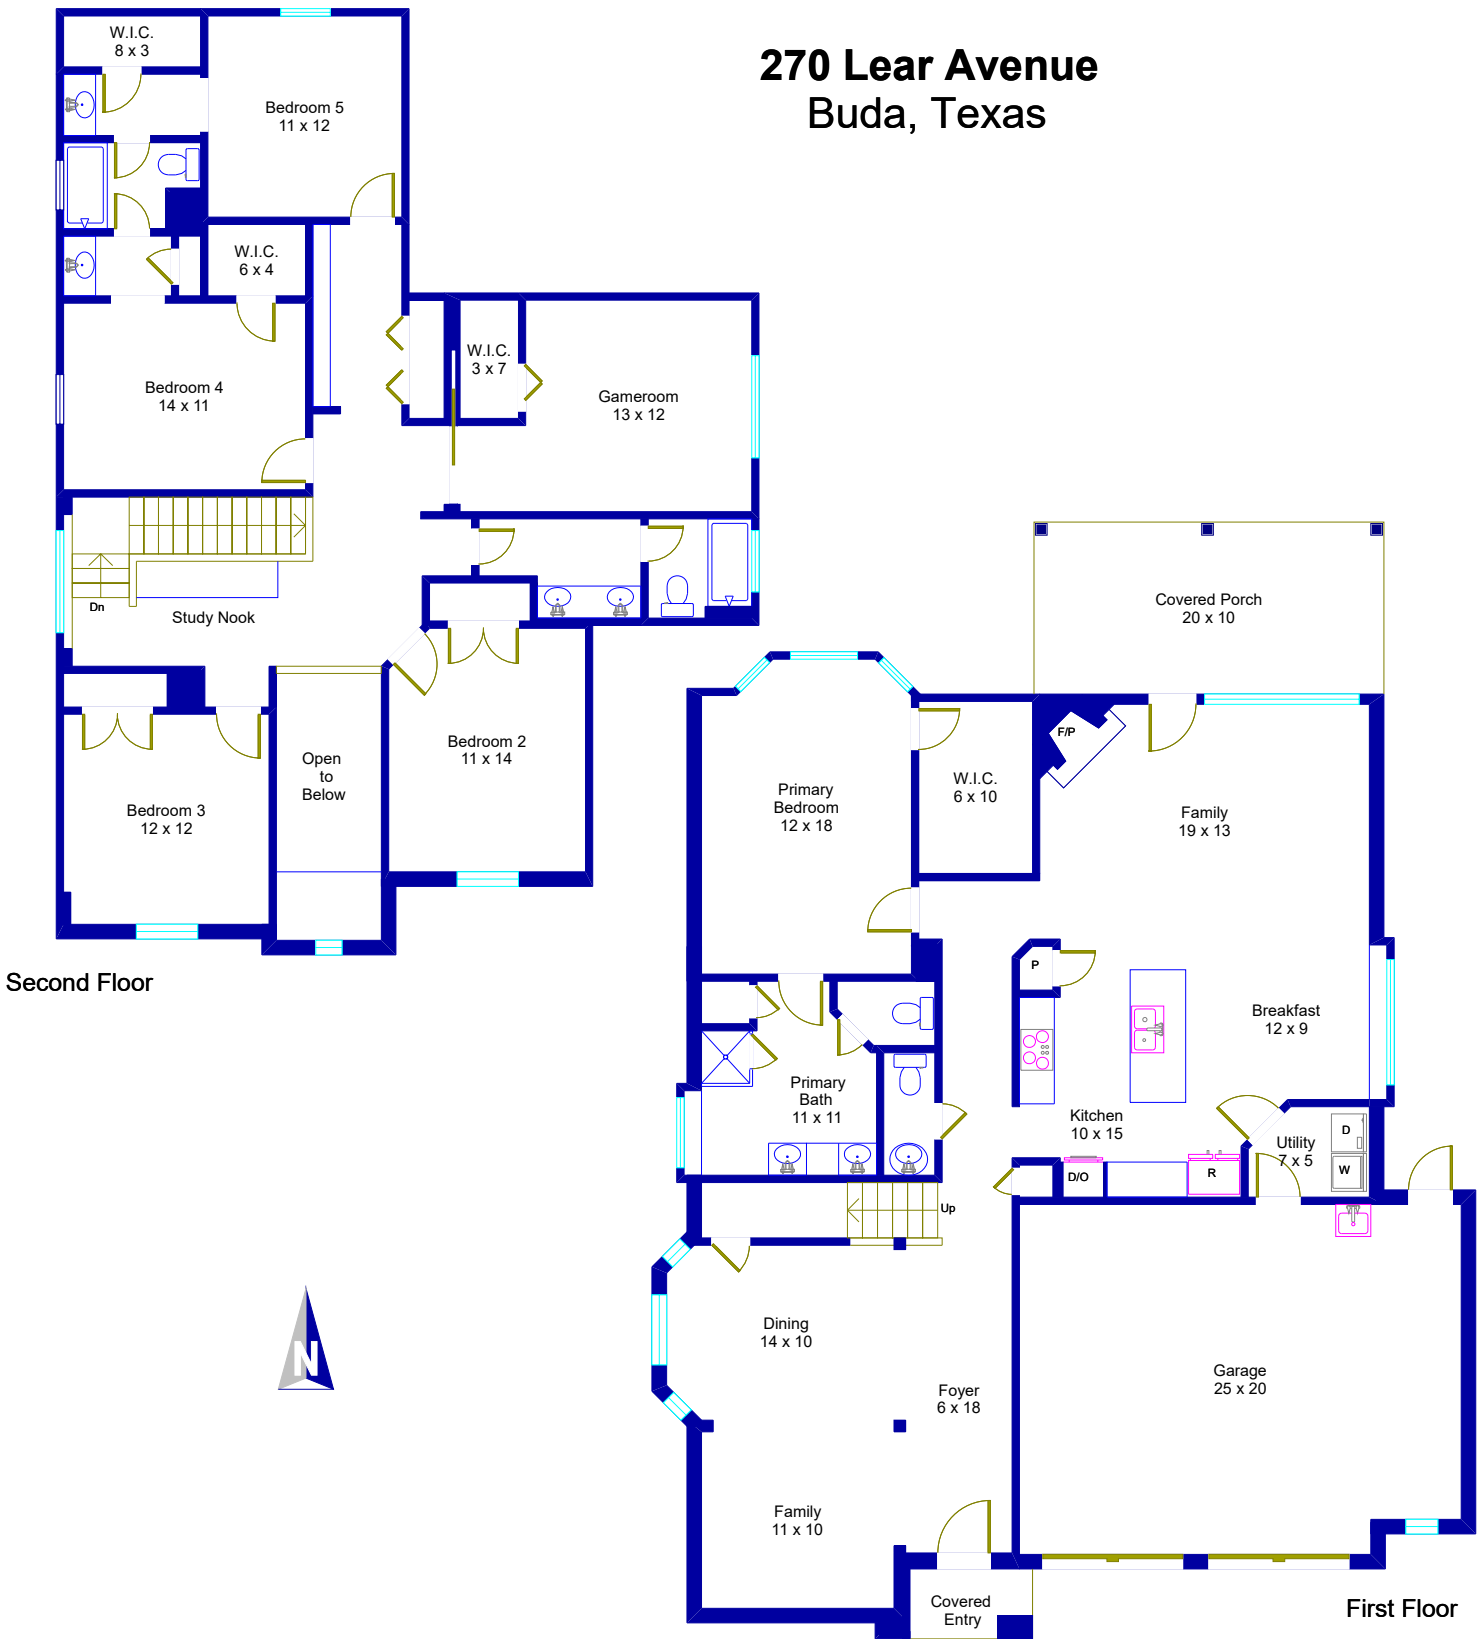

270 Lear Avenue Buda, Texas

© Floor Plan Graphics LLC 2025. This floor plan is an artistic rendering only. All dimensions are approximate. Floor Plan Graphics LLC makes no representation or warranty as to this rendering's accuracy and no measurements or dimensions should be relied upon without independent verification. This floor plan and its respective square footage information and material remain the property of Floor Plan Graphics LLC.