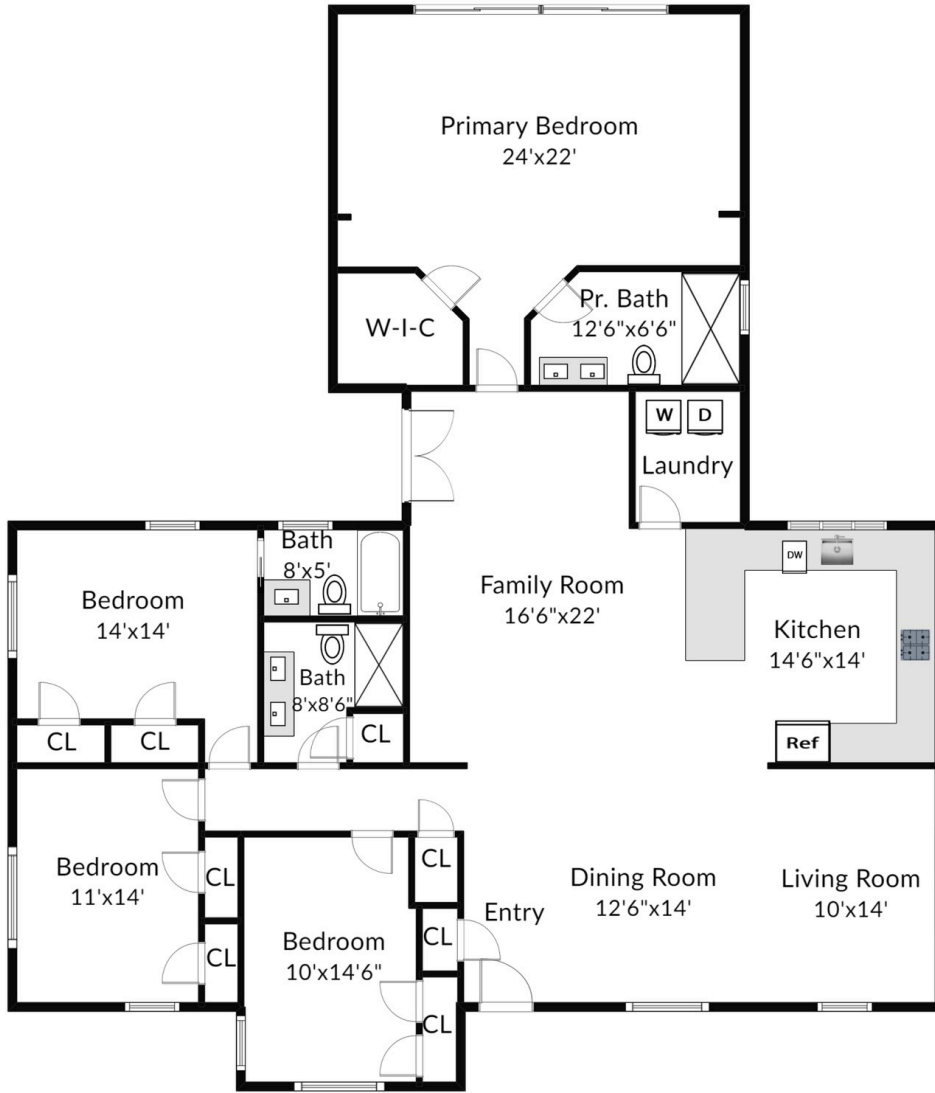

6712 Northeast Drive
Austin, TX 78723

See online or with your mobile device:
<https://6712northeastdrive.mls.tours>

© 2026 331 Enterprises, LLC. All rights reserved. This floor plan is an approximation of existing structures and features and is provided for convenience only with the permission of the seller. All measurements are approximate and not guaranteed to be exact or to scale. Buyer should confirm measurements using their own sources.