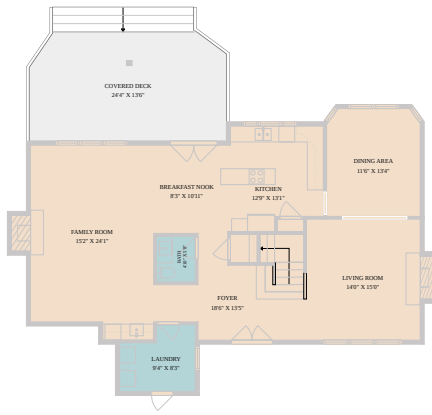

TWIST TOURS