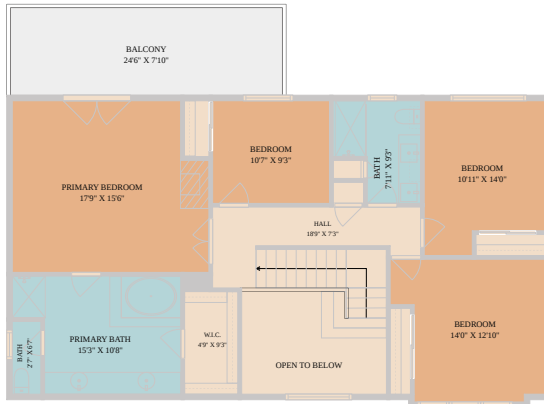

TWIST TOURS