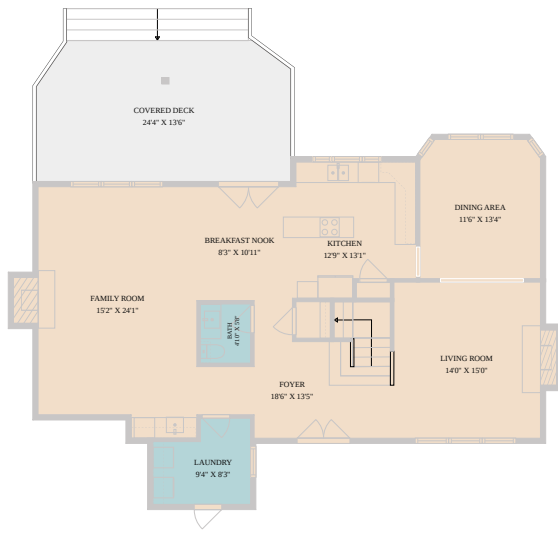

TWIST TOURS