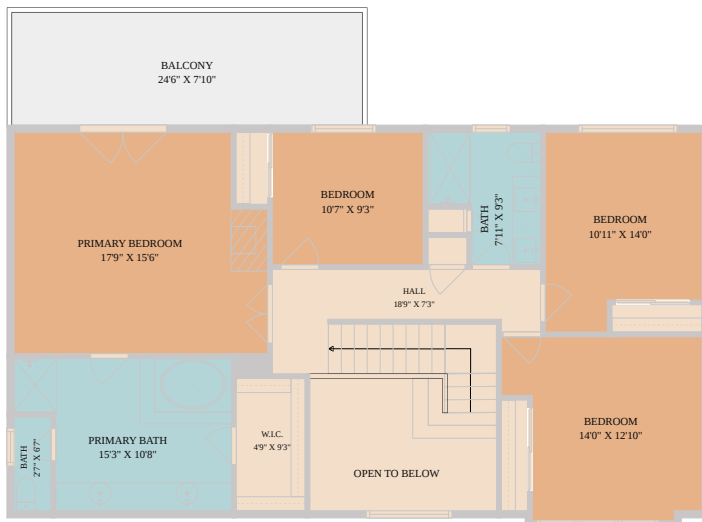

TWIST TOURS