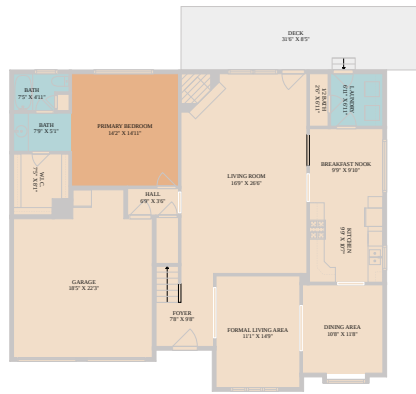

TWIST TOURS