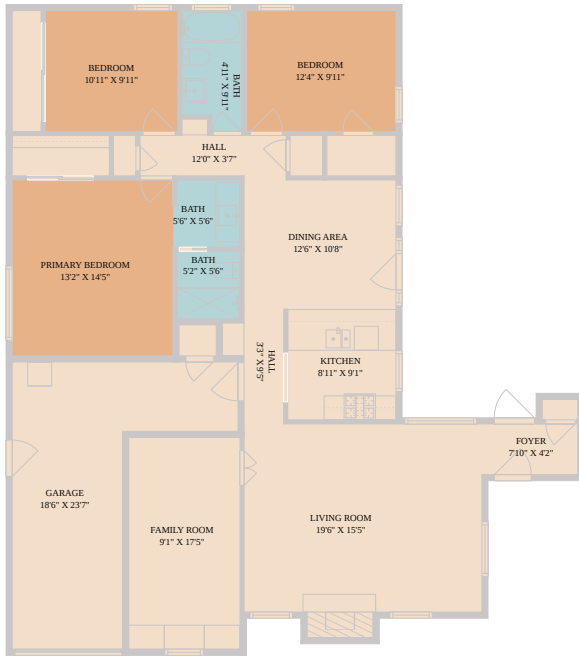

**TWIST
TOURS**

Tana and Mark Hunt

- 📞 512-288-0093
- ✉ tana.hunt@yahoo.com
- 🌐 tana-mark-hunt.teamprice

© 2026 331 Enterprises, LLC. All rights reserved. This floor plan is an approximation of existing structures and features and is provided for convenience only with the permission of the seller. All measurements are approximate and not guaranteed to be exact or to scale. Buyer should confirm measurements using their own sources.