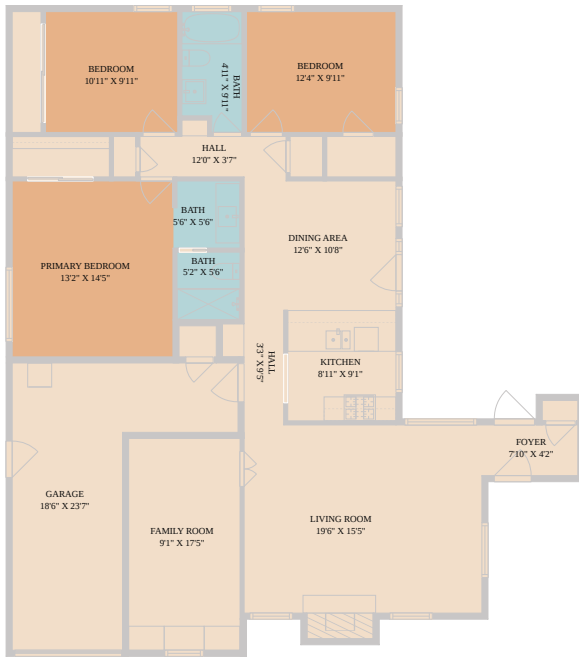

**TWIST
TOURS**

© 2026 331 Enterprises, LLC. All rights reserved. This floor plan is an approximation of existing structures and features and is provided for convenience only with the permission of the seller. All measurements are approximate and not guaranteed to be exact or to scale. Buyer should confirm measurements using their own sources.