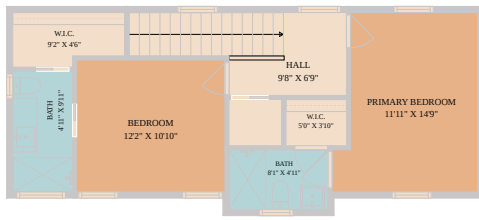

2ND FLOOR

**TWIST
TOURS**

**TWIST
TOURS**

**TWIST
TOURS**

© 2026 331 Enterprises, LLC. All rights reserved. This floor plan is an approximation of existing structures and features and is provided for convenience only with the permission of the seller. All measurements are approximate and not guaranteed to be exact or to scale. Buyer should confirm measurements using their own sources.