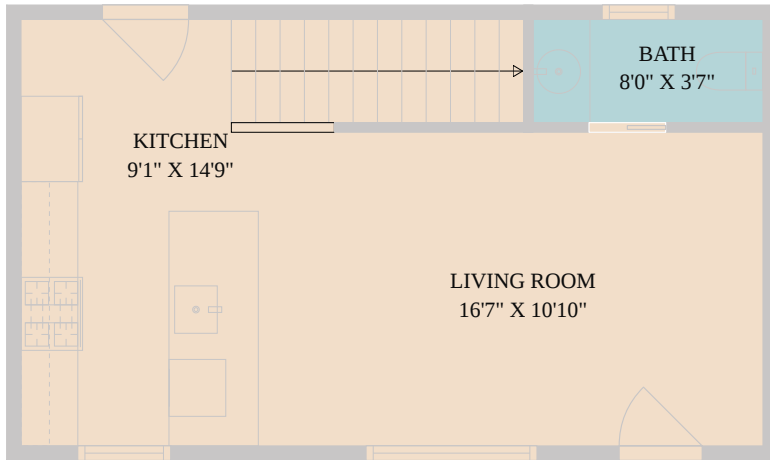

**TWIST
TOURS**