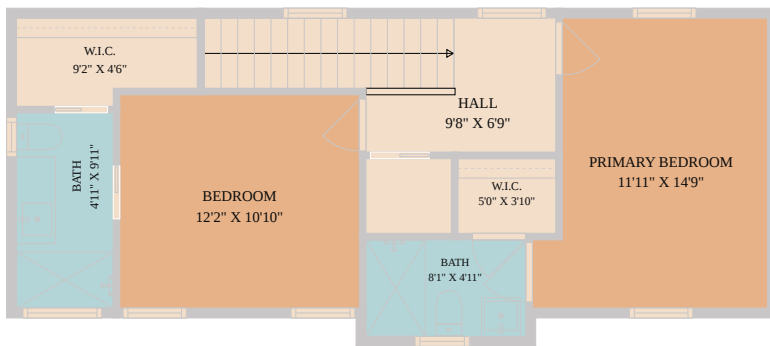

**TWIST
TOURS**