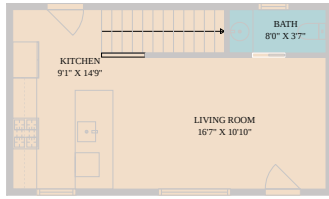

1ST FLOOR

**TWIST
TOURS**