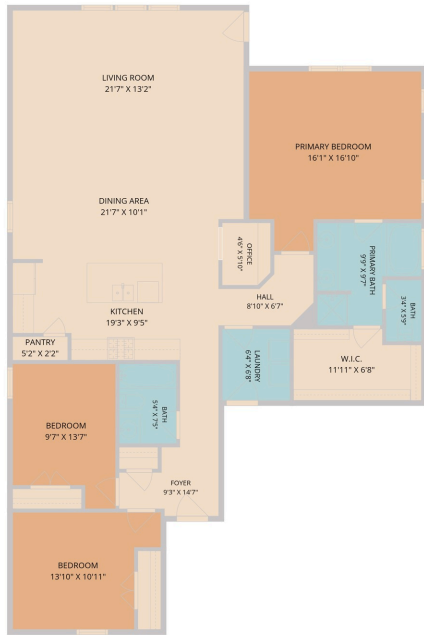

**TWIST
TOURS**

© 2026 331 Enterprises, LLC. All rights reserved. This floor plan is an approximation of existing structures and features and is provided for convenience only with the permission of the seller. All measurements are approximate and not guaranteed to be exact or to scale. Buyer should confirm measurements using their own sources.