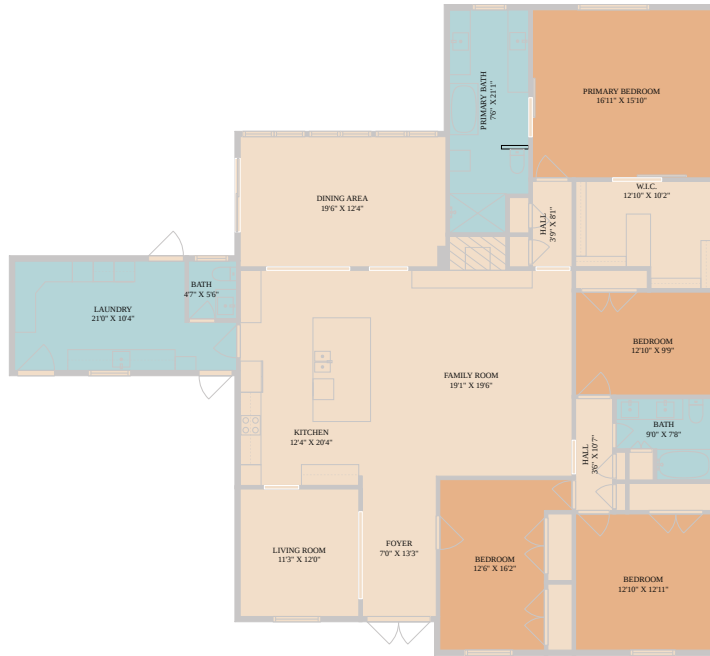

**TWIST
TOURS**

JoAnna King

Realtor

📞 512-517-5889

✉ joannakingrealtor@gmail.com

🌐 www.bhhs.com/texas-realty-tx301/austin/joanna-king/cid-455087

**BERKSHIRE
HATHAWAY
HOMESERVICES**
TEXAS REALTY

© 2026 331 Enterprises, LLC. All rights reserved. This floor plan is an approximation of existing structures and features and is provided for convenience only with the permission of the seller. All measurements are approximate and not guaranteed to be exact or to scale. Buyer should confirm measurements using their own sources.