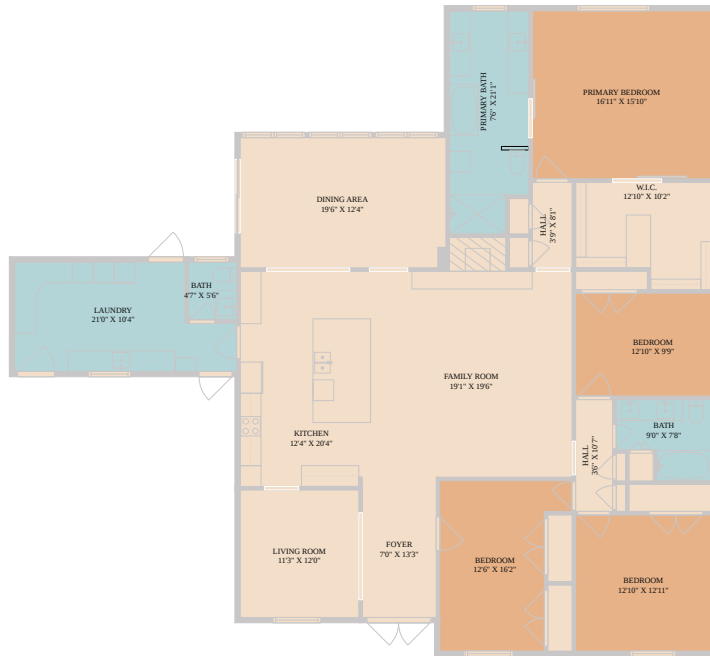

TWIST TOURS

© 2026 331 Enterprises, LLC. All rights reserved. This floor plan is an approximation of existing structures and features and is provided for convenience only with the permission of the seller. All measurements are approximate and not guaranteed to be exact or to scale. Buyer should confirm measurements using their own sources.