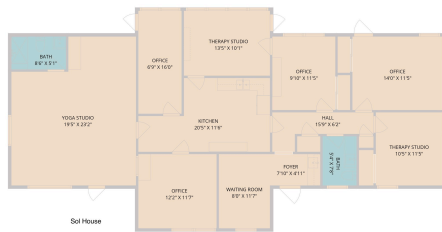

TWIST TOURS

Sol House