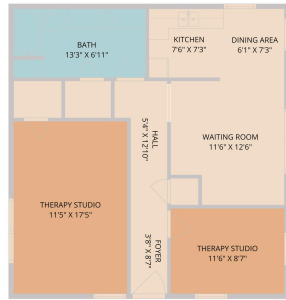

TWIST TOURS

Lotus House Second Floor