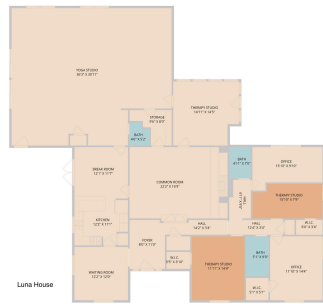

TWIST TOURS

Luna House