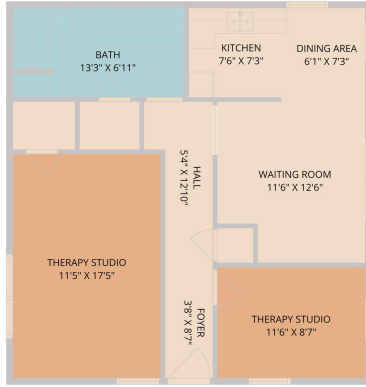

TWIST TOURS