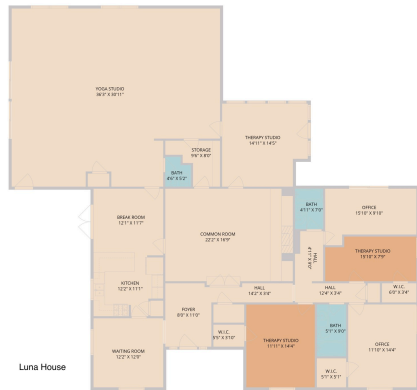

TWIST TOURS