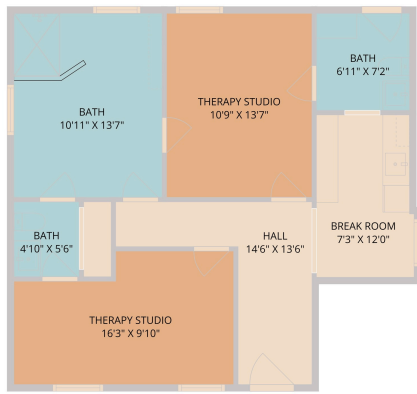

TWIST TOURS