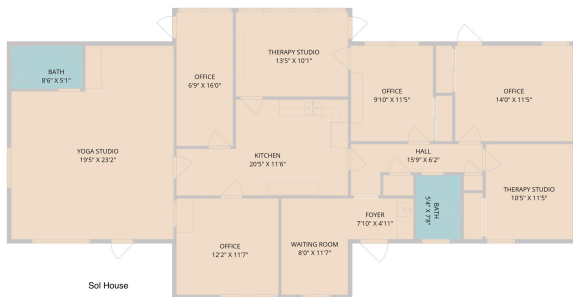

TWIST TOURS