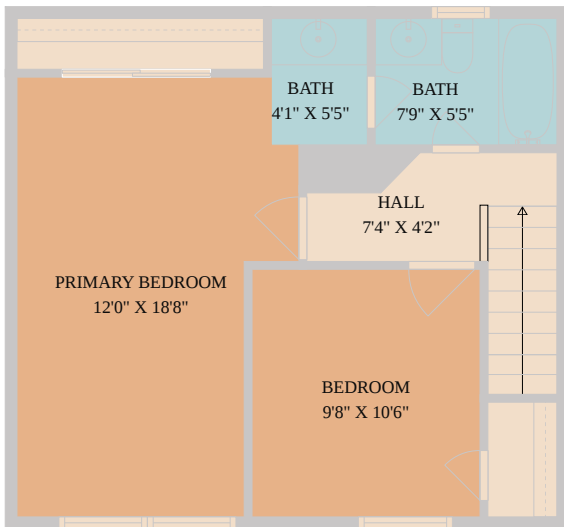

TWIST TOURS