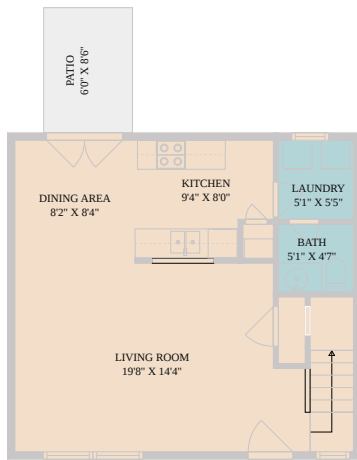

TWIST TOURS

1ST FLOOR