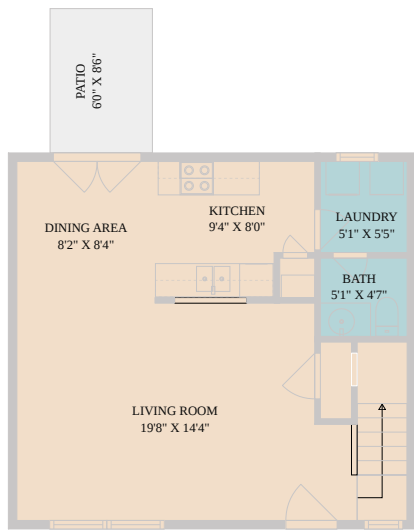

TWIST TOURS

TWIST TOURS

TWIST TOURS

© 2026 331 Enterprises, LLC. All rights reserved. This floor plan is an approximation of existing structures and features and is provided for convenience only with the permission of the seller. All measurements are approximate and not guaranteed to be exact or to scale. Buyer should confirm measurements using their own sources.