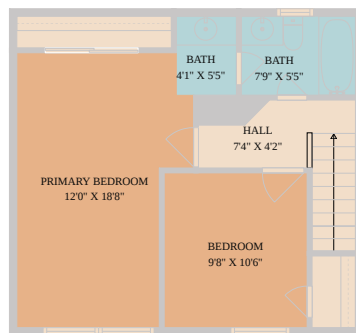

TWIST TOURS

TWIST TOURS

2ND FLOOR

TWIST TOURS

© 2026 331 Enterprises, LLC. All rights reserved. This floor plan is an approximation of existing structures and features and is provided for convenience only with the permission of the seller. All measurements are approximate and not guaranteed to be exact or to scale. Buyer should confirm measurements using their own sources.