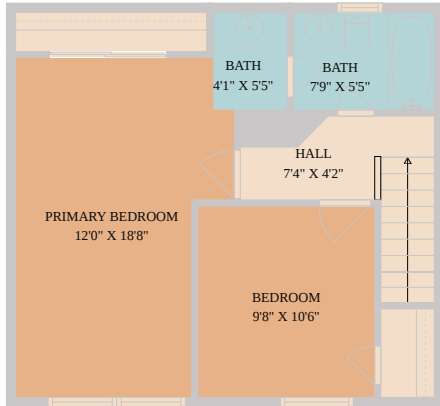

TWIST TOURS