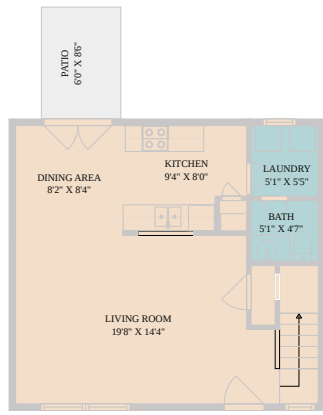

TWIST TOURS