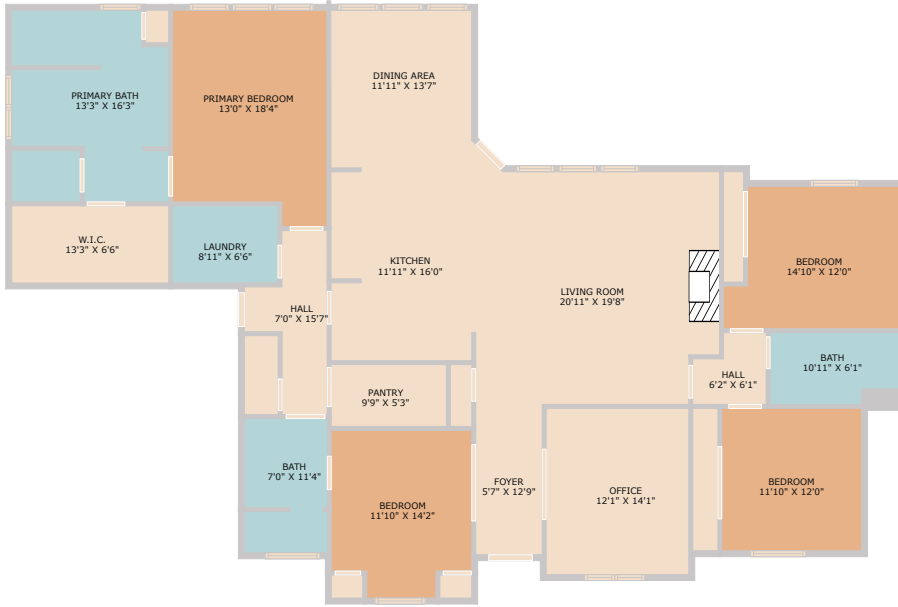

TOTAL: 2514 sq. ft
FLOOR 1: 2514 sq. ft