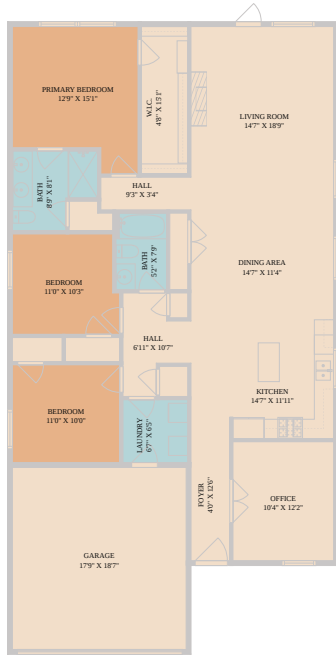

**TWIST
TOURS**

© 2026 331 Enterprises, LLC. All rights reserved. This floor plan is an approximation of existing structures and features and is provided for convenience only with the permission of the seller. All measurements are approximate and not guaranteed to be exact or to scale. Buyer should confirm measurements using their own sources.