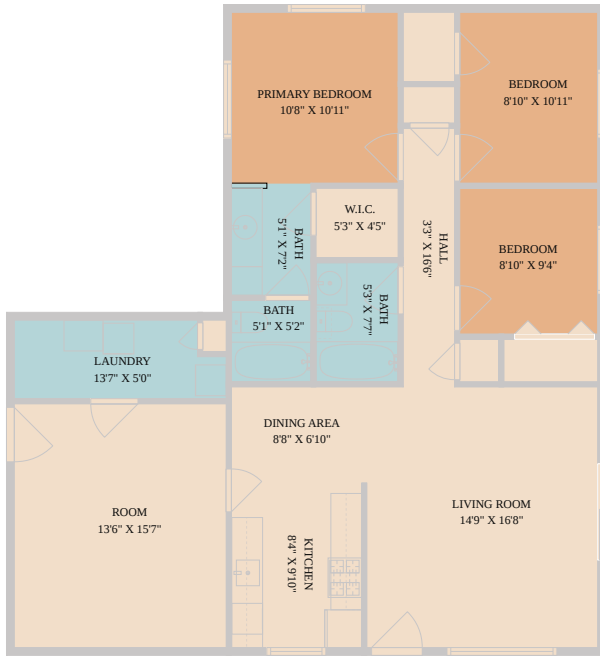

**TWIST
TOURS**

BIRDHOME Real Estate Consultants

📞 512-585-1571

✉️ home@birdhome.com

🌐 www.birdhomerealestate.com/

© 2026 331 Enterprises, LLC. All rights reserved. This floor plan is an approximation of existing structures and features and is provided for convenience only with the permission of the seller. All measurements are approximate and not guaranteed to be exact or to scale. Buyer should confirm measurements using their own sources.