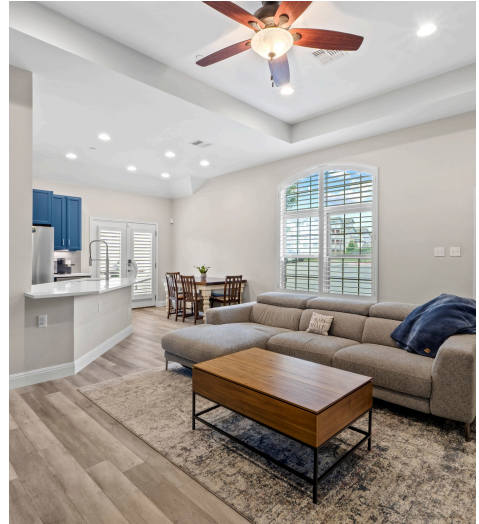

1900 Little Elm Trail #153
Cedar Park, TX 78613

See online or with your mobile device:
<https://1900littleelmtrail153.mls.tours>

Paula Samford

Broker

📞 512.947.0917

✉️ paulasamford@gmail.com