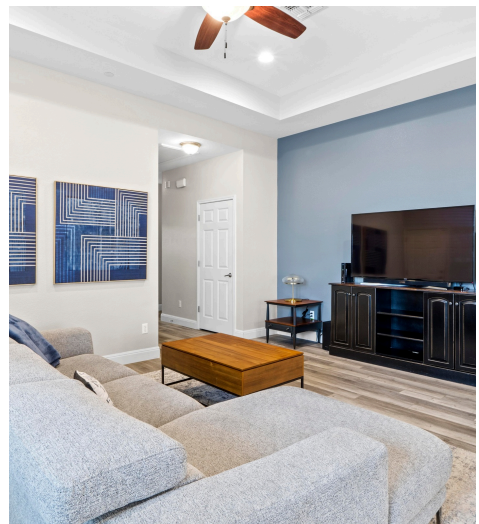

1900 Little Elm Trail #153
Cedar Park, TX 78613

See online or with your mobile device:
<https://1900littleelmtrail153.mls.tours>

Paula Samford

Broker

📞 512.947.0917

✉️ paulasamford@gmail.com