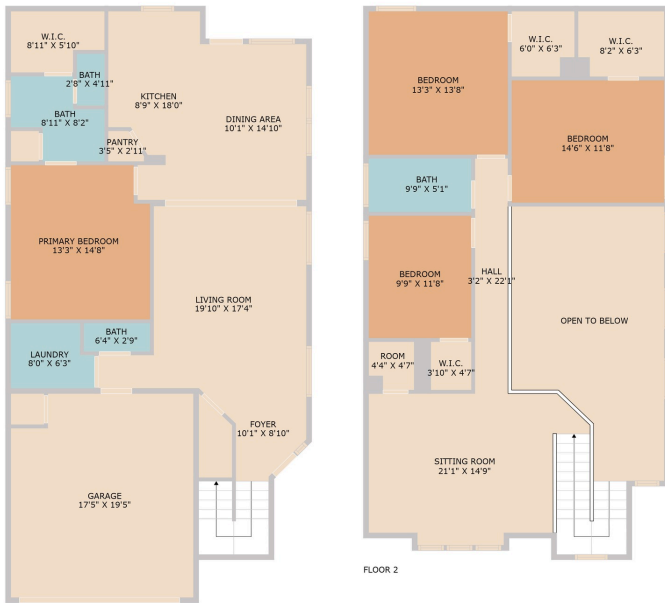

FLOOR 1

FLOOR 2