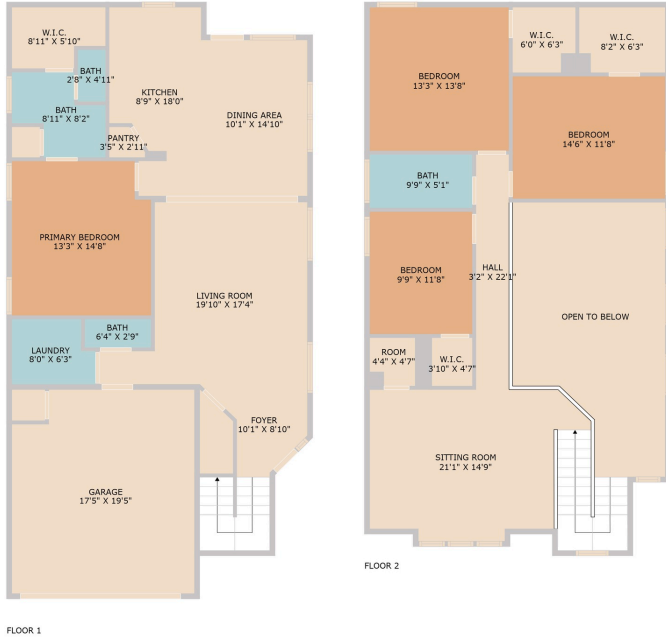

FLOOR 1

FLOOR 2