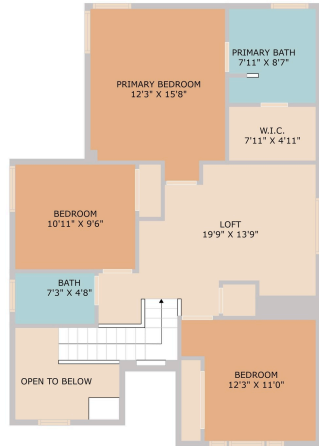

TWIST TOURS