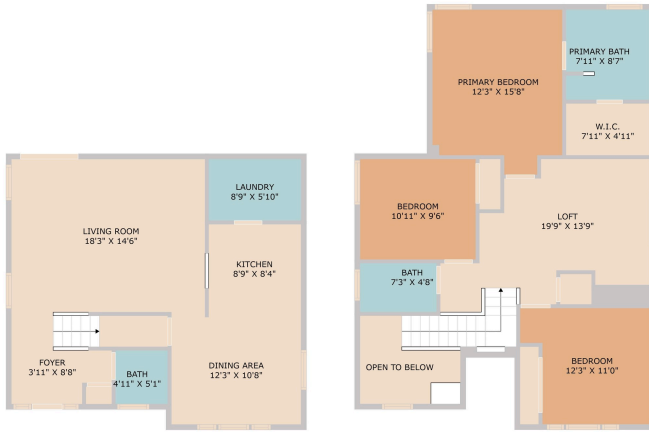

TWIST TOURS