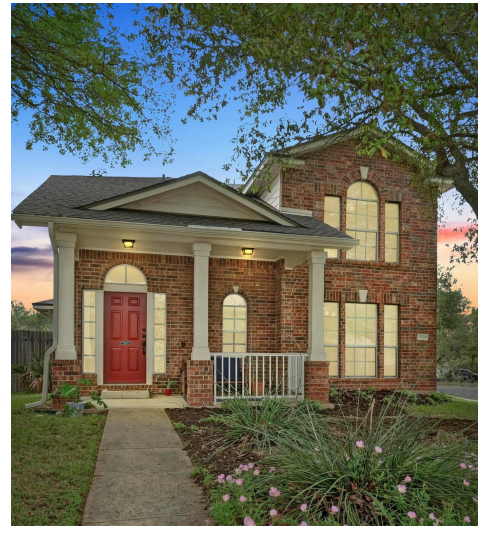

11519 Jim Thorpe Lane  
Austin, TX 78748

See online or with your mobile device:

<https://11519jimthorpelane.mls.tours>

**TWIST TOURS**

Floor Plan Created by Cubicasa App. Measurements Deemed Highly Reliable But Not Guaranteed.