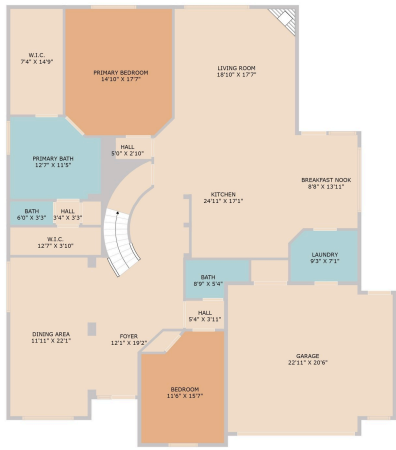

TWIST TOURS