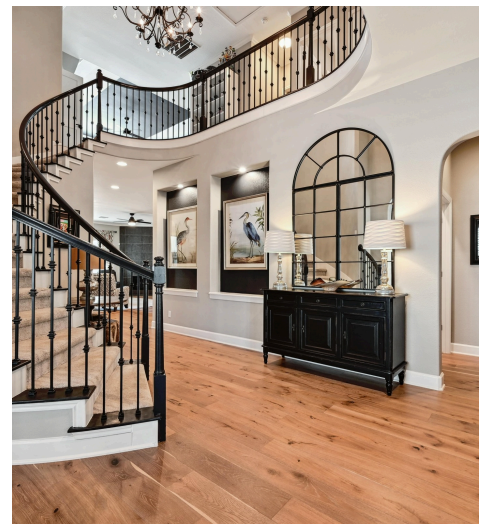

© 2025 TBD. All rights reserved. This floor plan is an approximation of existing structures and features and is provided for convenience only with the permission of the seller. All measurements are approximate and not guaranteed to be exact or to scale. Buyer should confirm measurements using their own sources.