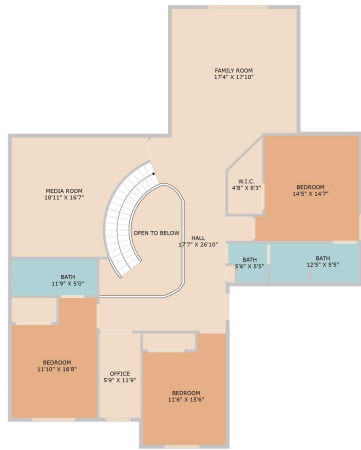

TWIST TOURS