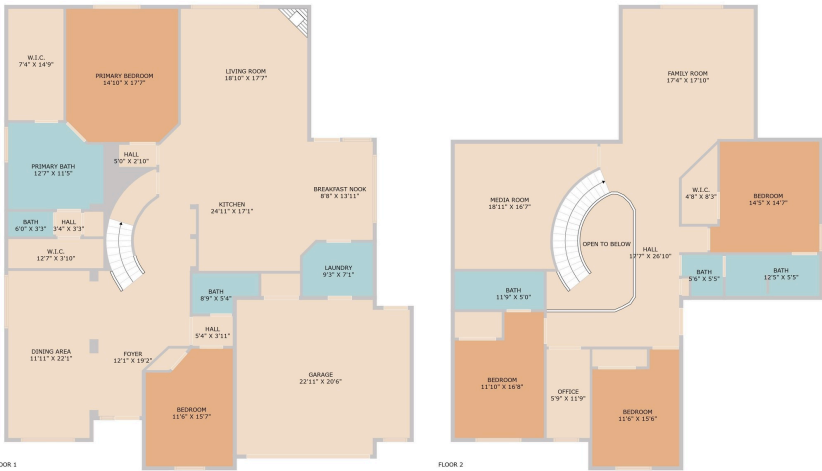

FLOOR 1

FLOOR 2

TWIST TOURS

© 2025 TBD. All rights reserved. This floor plan is an approximation of existing structures and features and is provided for convenience only with the permission of the seller. All measurements are approximate and not guaranteed to be exact or to scale. Buyer should confirm measurements using their own sources.