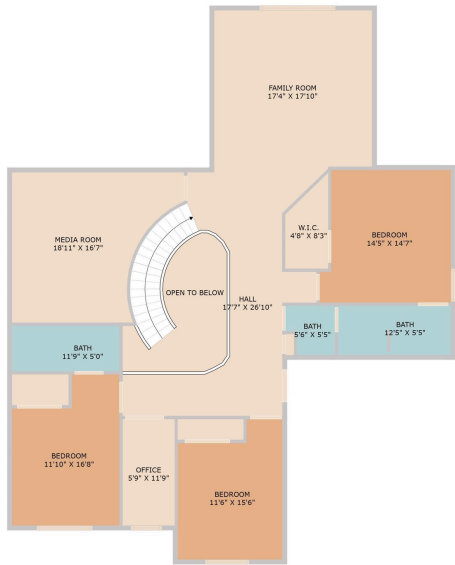

TWIST TOURS

TWIST TOURS