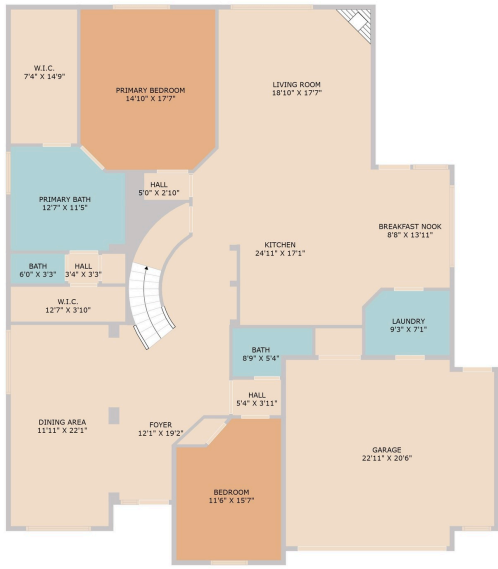

TWIST TOURS

TWIST TOURS

FLOOR 1

FLOOR 2

TWIST TOURS

© 2025 TBD. All rights reserved. This floor plan is an approximation of existing structures and features and is provided for convenience only with the permission of the seller. All measurements are approximate and not guaranteed to be exact or to scale. Buyer should confirm measurements using their own sources.