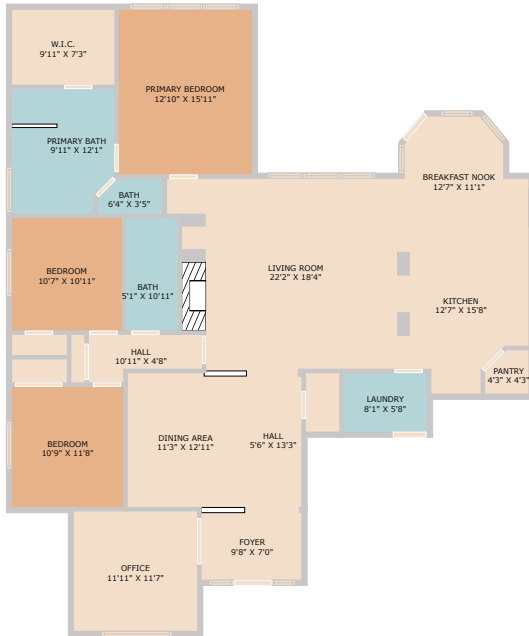

Robin Hammond®

GRI, Green, CLHMS, SRES

📞 (512) 423-6000

✉️ robin.hammond@me.com

© 2025 TBD. All rights reserved. This floor plan is an approximation of existing structures and features and is provided for convenience only with the permission of the seller. All measurements are approximate and not guaranteed to be exact or to scale. Buyer should confirm measurements using their own sources.