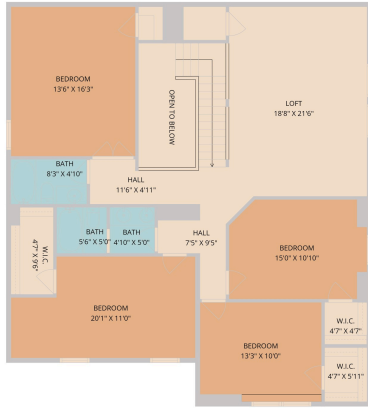

TWIST TOURS