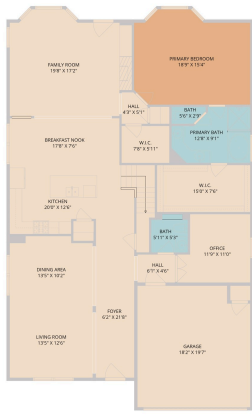

TWIST TOURS