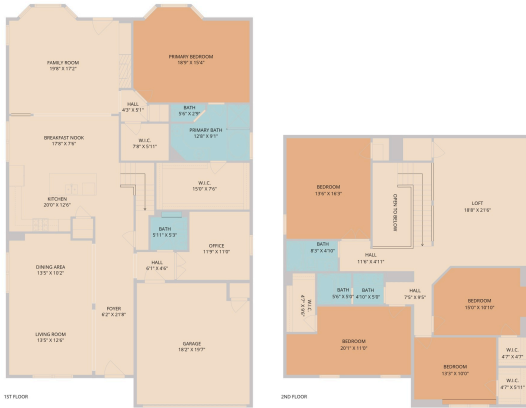

TWIST TOURS