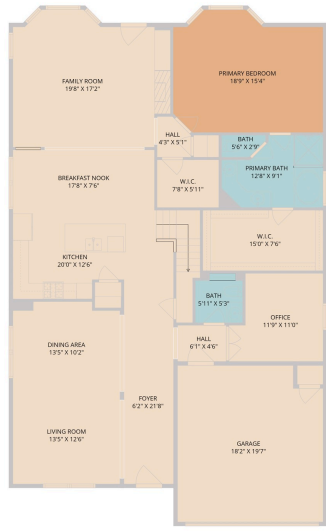

TWIST TOURS

TWIST TOURS

TWIST TOURS

© 2026 331 Enterprises, LLC. All rights reserved. This floor plan is an approximation of existing structures and features and is provided for convenience only with the permission of the seller. All measurements are approximate and not guaranteed to be exact or to scale. Buyer should confirm measurements using their own sources.