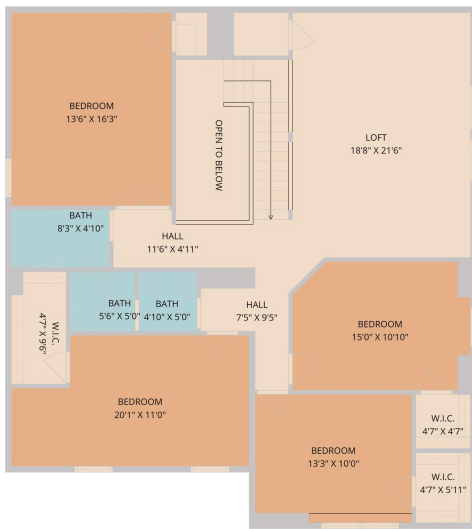

TWIST TOURS