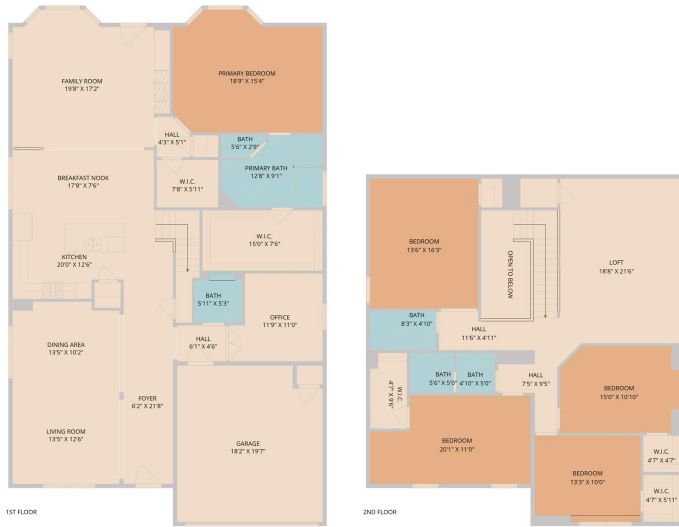

TWIST TOURS

TWIST TOURS