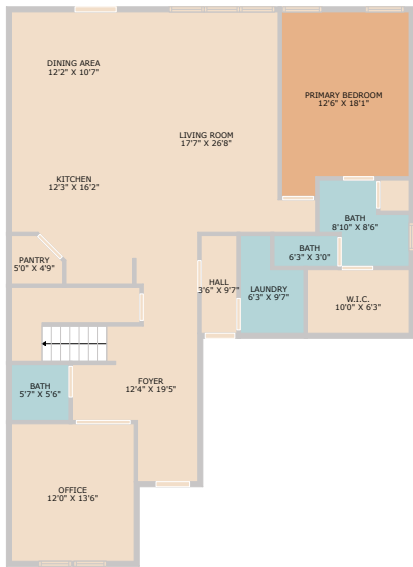

**TWIST
TOURS**

**TWIST
TOURS**

FLOOR 2

FLOOR 1
**TWIST
TOURS**

© 2025 TBD. All rights reserved. This floor plan is an approximation of existing structures and features and is provided for convenience only with the permission of the seller. All measurements are approximate and not guaranteed to be exact or to scale. Buyer should confirm measurements using their own sources.