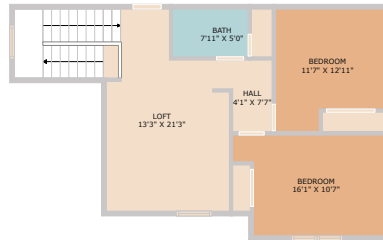

FLOOR 2

FLOOR 1
**TWIST
TOURS**

© 2025 TBD. All rights reserved. This floor plan is an approximation of existing structures and features and is provided for convenience only with the permission of the seller. All measurements are approximate and not guaranteed to be exact or to scale. Buyer should confirm measurements using their own sources.