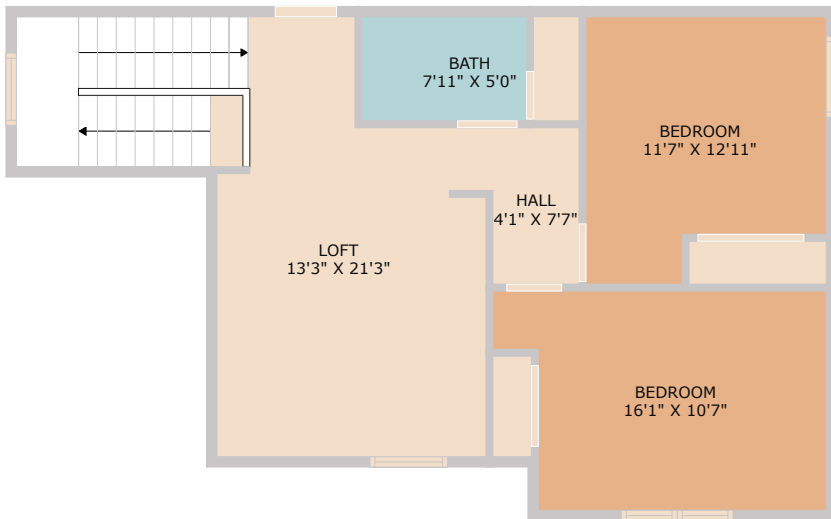

**TWIST
TOURS**

**TWIST
TOURS**