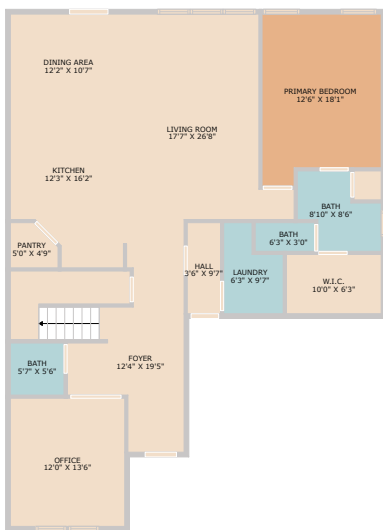

FLOOR 2

FLOOR 1
**TWIST
TOURS**

© 2025 TBD. All rights reserved. This floor plan is an approximation of existing structures and features and is provided for convenience only with the permission of the seller. All measurements are approximate and not guaranteed to be exact or to scale. Buyer should confirm measurements using their own sources.