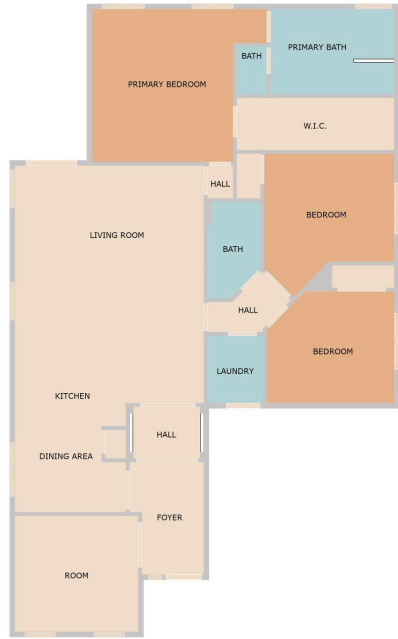

Elicia Michaud

Broker Associate, CNE, CRS, SRS, ABR, CLHMS, AHWD, PSA, e-Pro

☎ (512) 657-7510

✉ elicia@eliciamichaud.com

🌐 www.EliciaMichaudRealEstate.com

© 2025 TBD. All rights reserved. This floor plan is an approximation of existing structures and features and is provided for convenience only with the permission of the seller. All measurements are approximate and not guaranteed to be exact or to scale. Buyer should confirm measurements using their own sources.