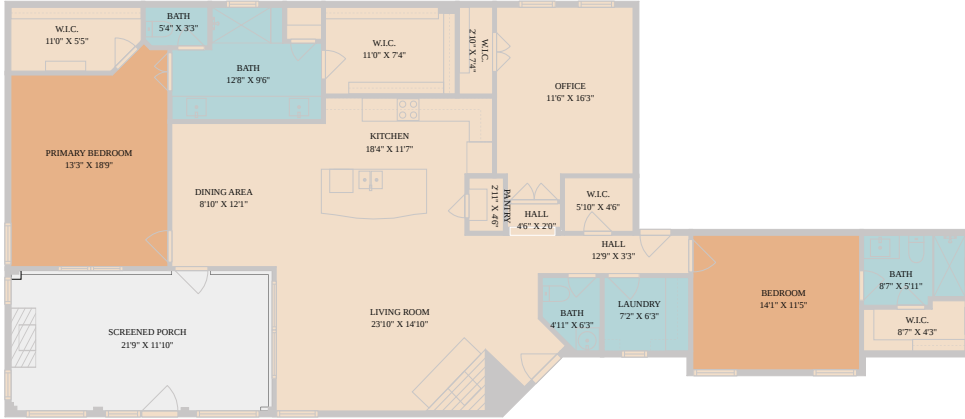

**TWIST
TOURS**

Molly Friedrich

Broker/Owner

📞 512-791-9934

✉️ Molly@AustinRealEstateTools.com

🌐 www.AustinRealEstateTools.com

© 2026 331 Enterprises, LLC. All rights reserved. This floor plan is an approximation of existing structures and features and is provided for convenience only with the permission of the seller. All measurements are approximate and not guaranteed to be exact or to scale. Buyer should confirm measurements using their own sources.