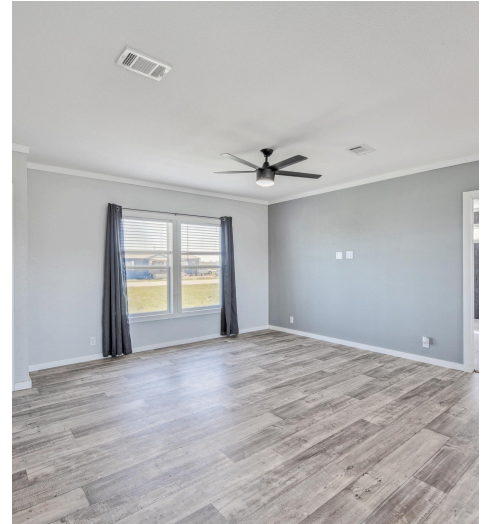

**TWIST
TOURS**

© 2025 TBD. All rights reserved. This floor plan is an approximation of existing structures and features and is provided for convenience only with the permission of the seller. All measurements are approximate and not guaranteed to be exact or to scale. Buyer should confirm measurements using their own sources.