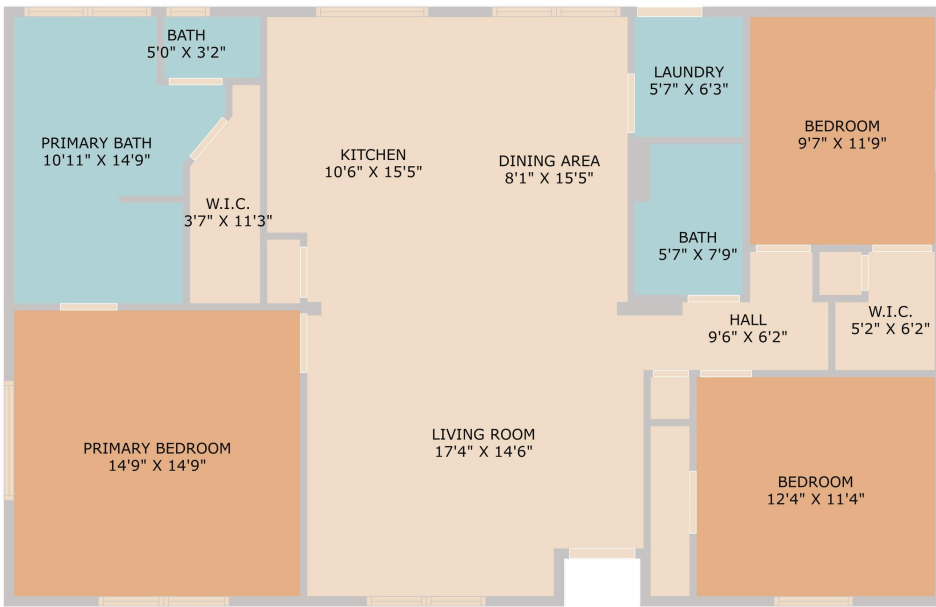

**TWIST
TOURS**

© 2025 TBD. All rights reserved. This floor plan is an approximation of existing structures and features and is provided for convenience only with the permission of the seller. All measurements are approximate and not guaranteed to be exact or to scale. Buyer should confirm measurements using their own sources.