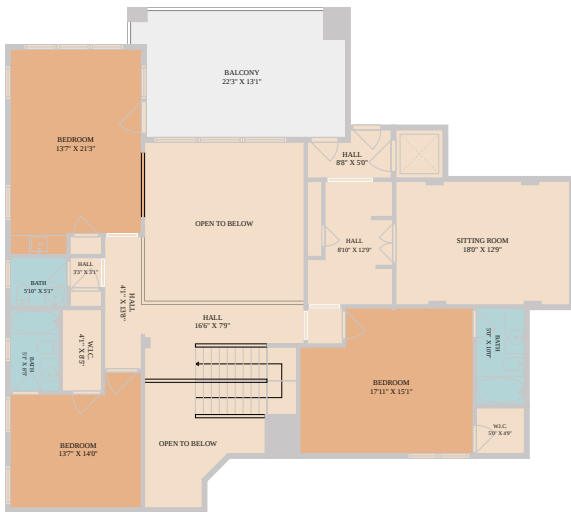

TWIST TOURS