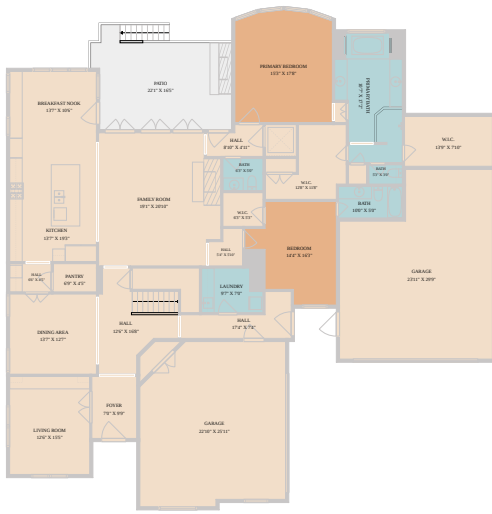

TWIST TOURS

TWIST TOURS

TWIST TOURS

© 2026 331 Enterprises, LLC. All rights reserved. This floor plan is an approximation of existing structures and features and is provided for convenience only with the permission of the seller. All measurements are approximate and not guaranteed to be exact or to scale. Buyer should confirm measurements using their own sources.