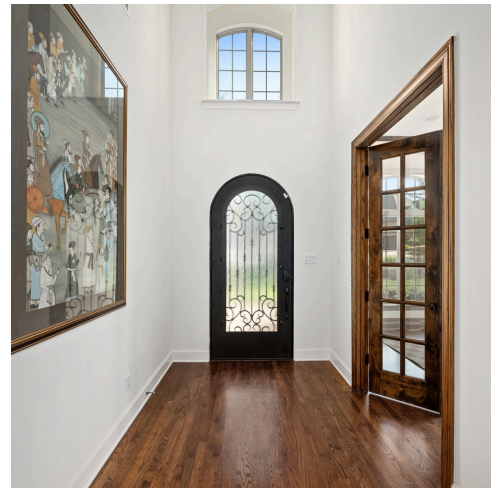

© 2026 331 Enterprises, LLC. All rights reserved. This floor plan is an approximation of existing structures and features and is provided for convenience only with the permission of the seller. All measurements are approximate and not guaranteed to be exact or to scale. Buyer should confirm measurements using their own sources.