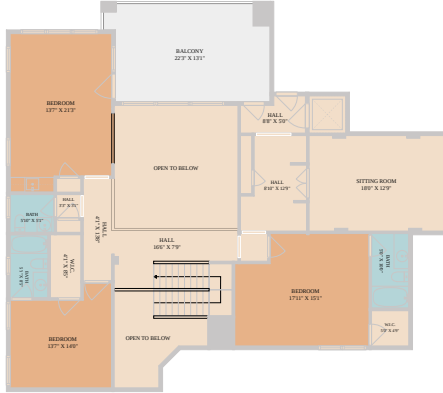

TWIST TOURS