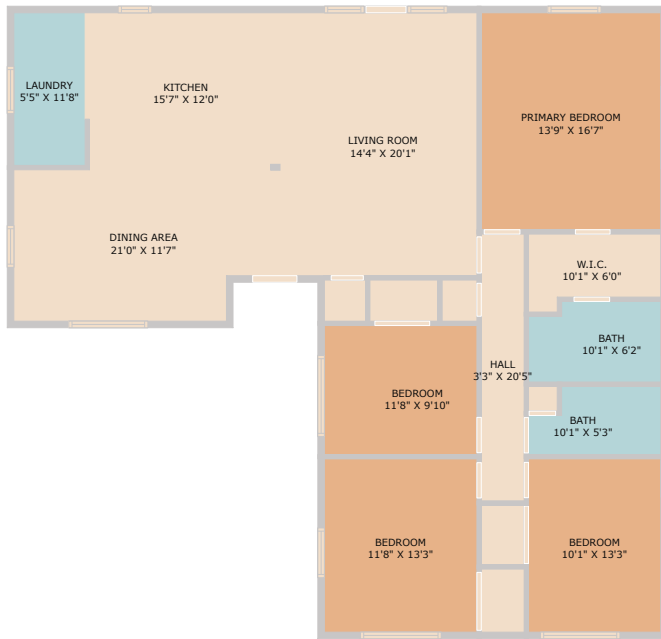

**TWIST
TOURS**

© 2025 TBD. All rights reserved. This floor plan is an approximation of existing structures and features and is provided for convenience only with the permission of the seller. All measurements are approximate and not guaranteed to be exact or to scale. Buyer should confirm measurements using their own sources.