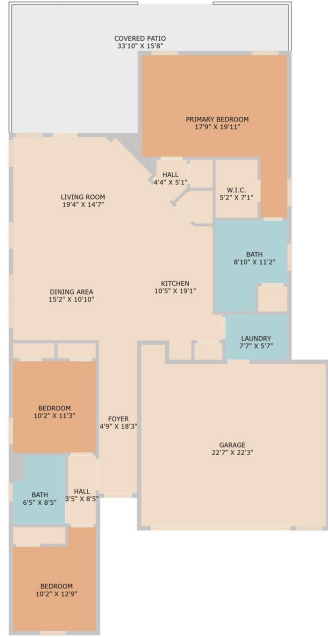

Natalie and BJ Freeman

📞 512-296-8805

✉ nataliedfreeman@gmail.com

🌐 www.nataliefreemanrealty.com/

© 2025 331 Enterprises, LLC. All rights reserved. This floor plan is an approximation of existing structures and features and is provided for convenience only with the permission of the seller. All measurements are approximate and not guaranteed to be exact or to scale. Buyer should confirm measurements using their own sources.