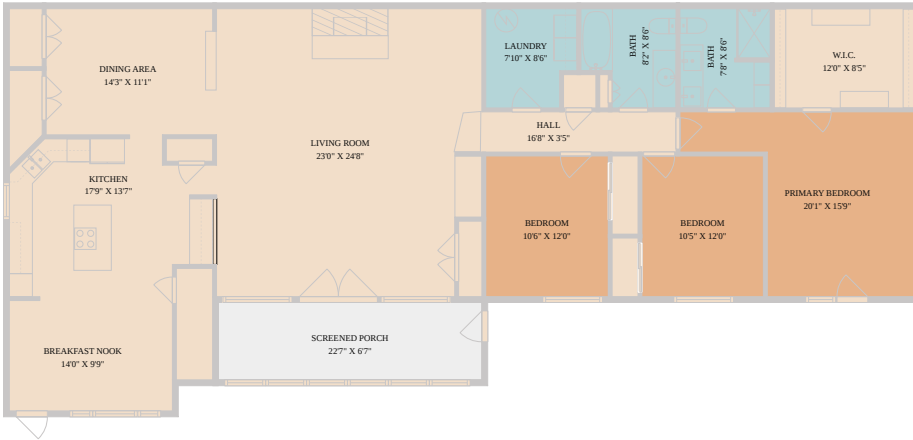

Nick Coffman

Realtor

📞 512-894-4043

✉️ nickcoffmanrealtor@gmail.com

🌐 coffmanrealestate.com/

Coffman

Real Estate

© 2026 331 Enterprises, LLC. All rights reserved. This floor plan is an approximation of existing structures and features and is provided for convenience only with the permission of the seller. All measurements are approximate and not guaranteed to be exact or to scale. Buyer should confirm measurements using their own sources.