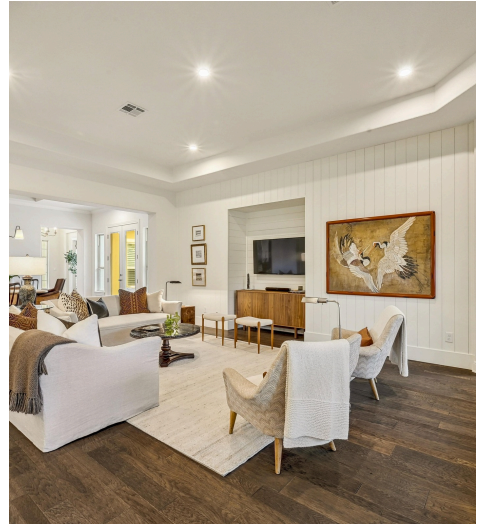

120 Clement Drive  
Austin, TX 78737

See online or with your mobile device:  
<https://120clementdrive.mls.tours>

**Kim Zipfel**

Broker Associate, REALTOR®, MBA, GRI, MRP

📞 512-739-4560

✉ kimberly.zipfel@gmail.com