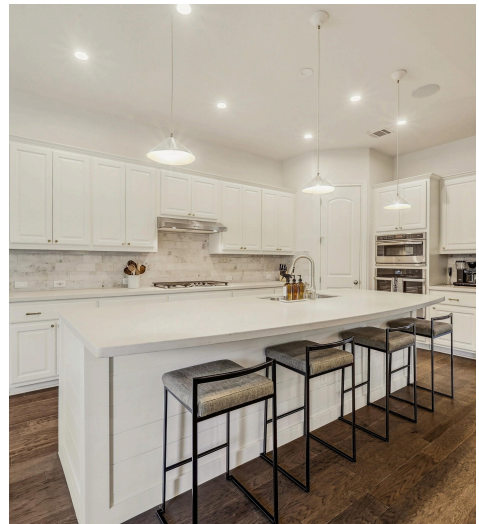

120 Clement Drive  
Austin, TX 78737

See online or with your mobile device:  
<https://120clementdrive.mls.tours>

**Kim Zipfel**

Broker Associate, REALTOR®, MBA, GRI, MRP

📞 512-739-4560

✉ kimberly.zipfel@gmail.com