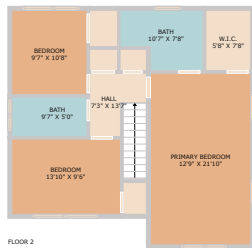

**TWIST
TOURS**

© 2025 TBD. All rights reserved. This floor plan is an approximation of existing structures and features and is provided for convenience only with the permission of the seller. All measurements are approximate and not guaranteed to be exact or to scale. Buyer should confirm measurements using their own sources.