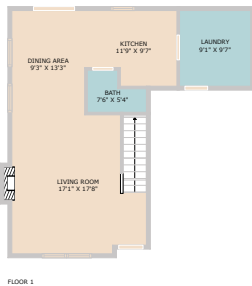

**TWIST
TOURS**

© 2025 TBD. All rights reserved. This floor plan is an approximation of existing structures and features and is provided for convenience only with the permission of the seller. All measurements are approximate and not guaranteed to be exact or to scale. Buyer should confirm measurements using their own sources.