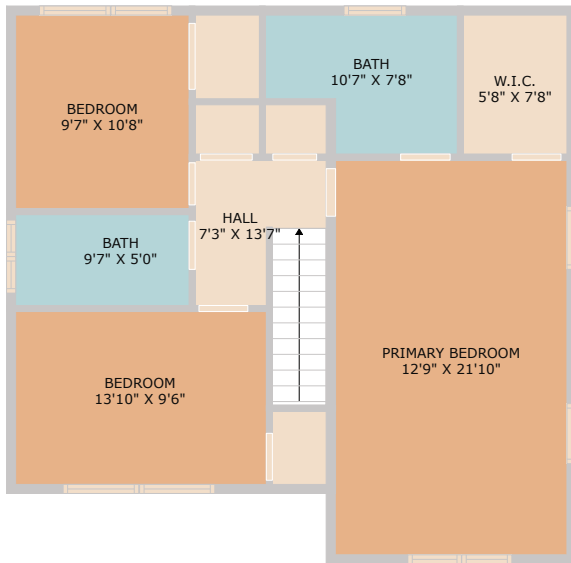

**TWIST
TOURS**

**TWIST
TOURS**