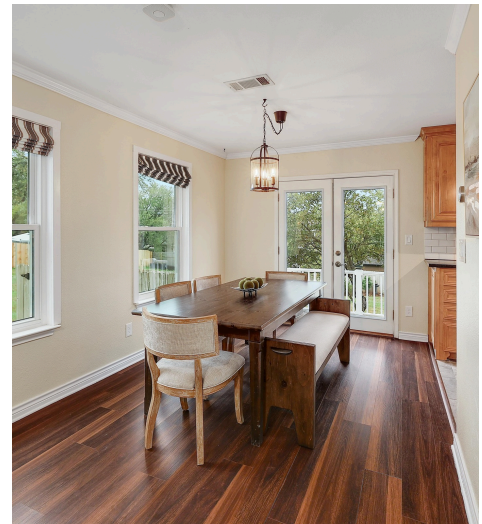

**TWIST
TOURS**

**TWIST
TOURS**

**TWIST
TOURS**

© 2025 TBD. All rights reserved. This floor plan is an approximation of existing structures and features and is provided for convenience only with the permission of the seller. All measurements are approximate and not guaranteed to be exact or to scale. Buyer should confirm measurements using their own sources.