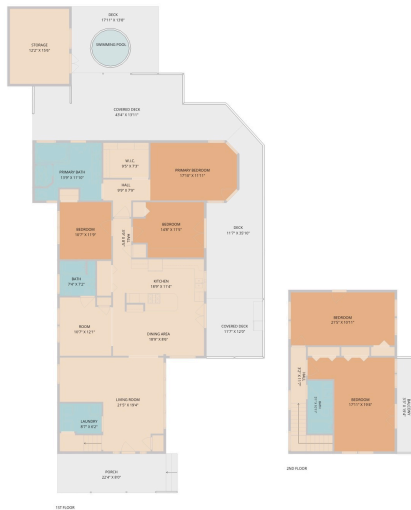

TWIST TOURS

TWIST TOURS

TWIST TOURS

© 2026 331 Enterprises, LLC. All rights reserved. This floor plan is an approximation of existing structures and features and is provided for convenience only with the permission of the seller. All measurements are approximate and not guaranteed to be exact or to scale. Buyer should confirm measurements using their own sources.