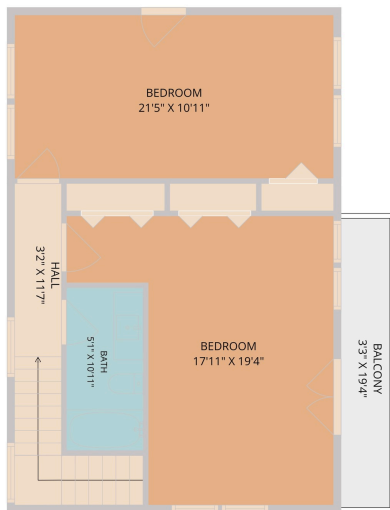

TWIST TOURS

TWIST TOURS

TWIST TOURS

© 2026 331 Enterprises, LLC. All rights reserved. This floor plan is an approximation of existing structures and features and is provided for convenience only with the permission of the seller. All measurements are approximate and not guaranteed to be exact or to scale. Buyer should confirm measurements using their own sources.