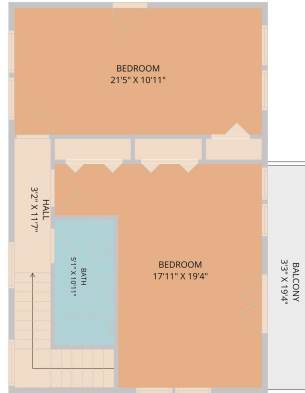

**TWIST
TOURS**