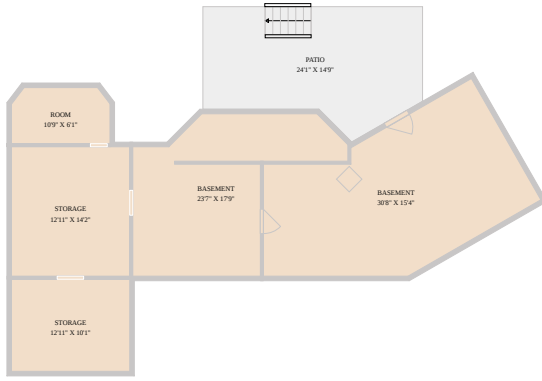

**TWIST
TOURS**