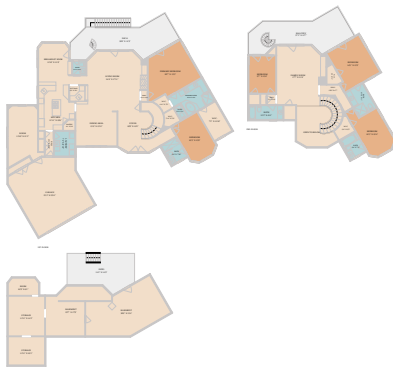

**TWIST
TOURS**