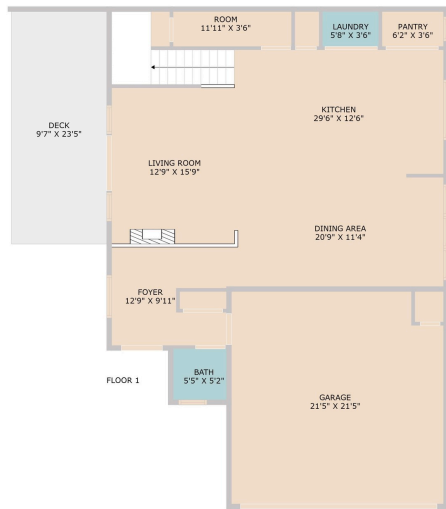

TWIST TOURS

© 2025 TBD. All rights reserved. This floor plan is an approximation of existing structures and features and is provided for convenience only with the permission of the seller. All measurements are approximate and not guaranteed to be exact or to scale. Buyer should measure measurements using their own sources.