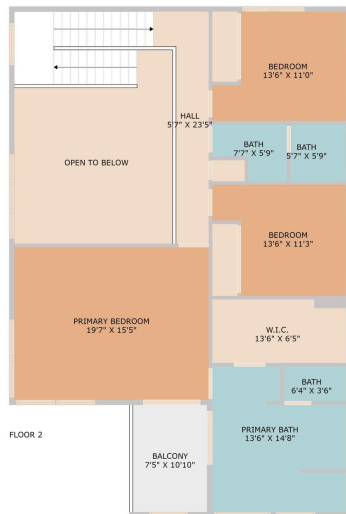

TWIST TOURS

© 2025 TBD. All rights reserved. This floor plan is an approximation of existing structures and features and is provided for convenience only with the permission of the seller. All measurements are approximate and not guaranteed to be exact or to scale. Buyer should measure measurements using their own sources.