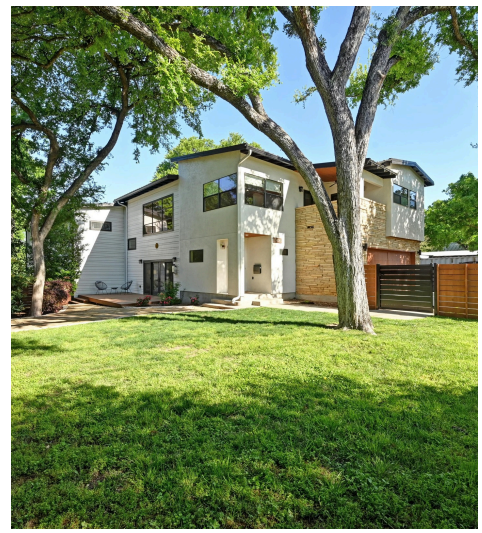

2009 Arthur Lane B
Austin, TX 78704

See online or with your mobile device:
<https://2009arthurlaneb.mls.tours>

TWIST TOURS

Floor Plan Created By Cubicasa App. Measurements Deemed Highly Reliable But Not Guaranteed.