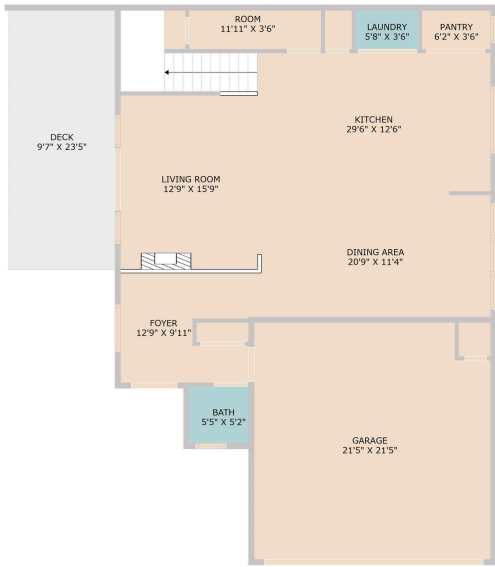

TWIST TOURS

TWIST TOURS

TWIST TOURS

© 2025 TBD. All rights reserved. This floor plan is an approximation of existing structures and features and is provided for convenience only with the permission of the seller. All measurements are approximate and not guaranteed to be exact or to scale. Buyer should measure measurements using their own sources.