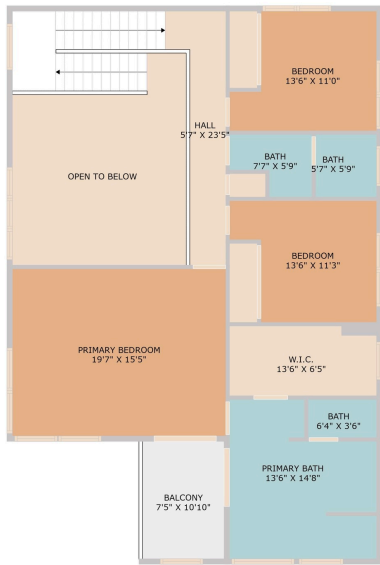

TWIST TOURS

TWIST TOURS