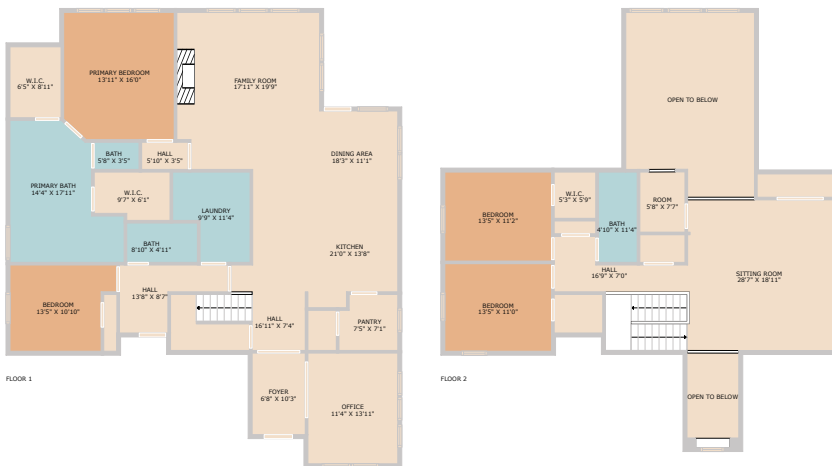

TWIST TOURS

© 2025 TBD. All rights reserved. This floor plan is an approximation of existing structures and features and is provided for convenience only with the permission of the seller. All measurements are approximate and not guaranteed to be exact or to scale. Buyer should confirm measurements using their own sources.