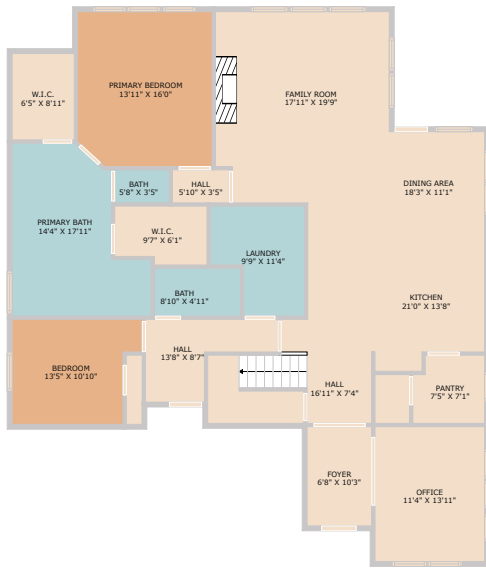

TWIST TOURS

TWIST TOURS

TWIST TOURS

© 2025 TBD. All rights reserved. This floor plan is an approximation of existing structures and features and is provided for convenience only with the permission of the seller. All measurements are approximate and not guaranteed to be exact or to scale. Buyer should confirm measurements using their own sources.