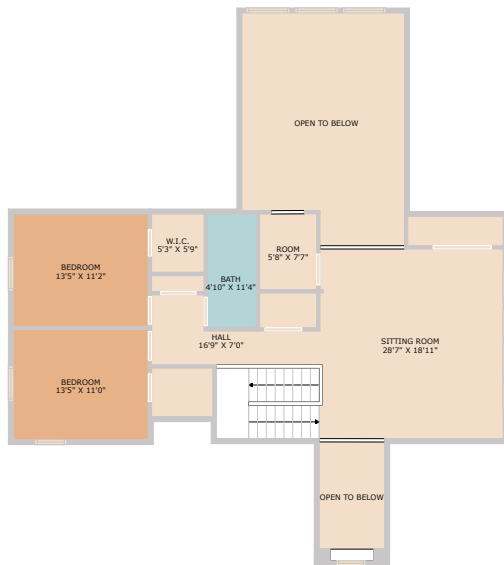

TWIST TOURS

TWIST TOURS