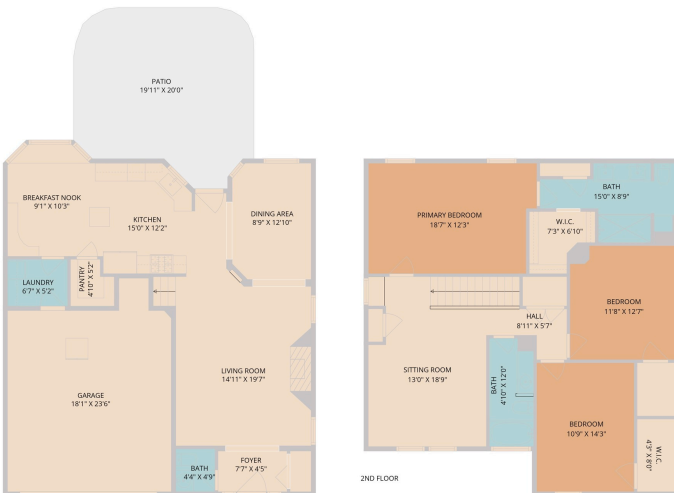

1ST FLOOR

2ND FLOOR

**TWIST
TOURS**

© 2026 331 Enterprises, LLC. All rights reserved. This floor plan is an approximation of existing structures and features and is provided for convenience only with the permission of the seller. All measurements are approximate and not guaranteed to be exact or to scale. Buyer should confirm measurements using their own sources.