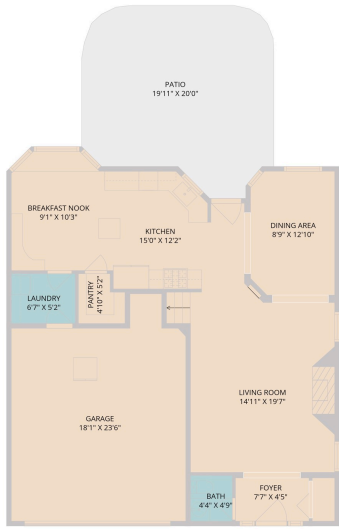

**TWIST
TOURS**

**TWIST
TOURS**

**TWIST
TOURS**

© 2026 331 Enterprises, LLC. All rights reserved. This floor plan is an approximation of existing structures and features and is provided for convenience only with the permission of the seller. All measurements are approximate and not guaranteed to be exact or to scale. Buyer should confirm measurements using their own sources.