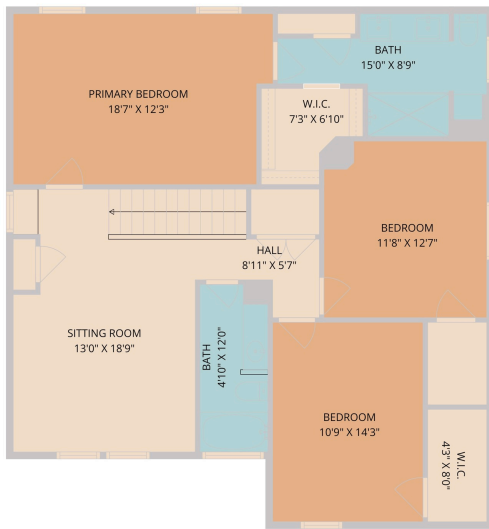

**TWIST
TOURS**

**TWIST
TOURS**