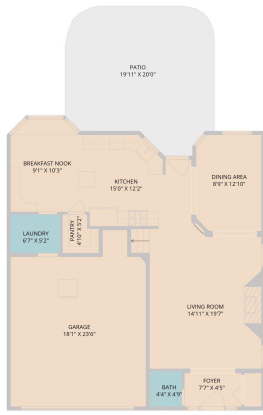

TWIST TOURS