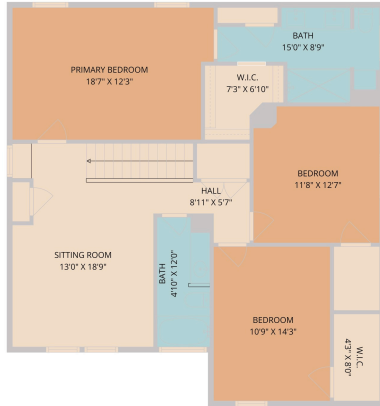

TWIST TOURS