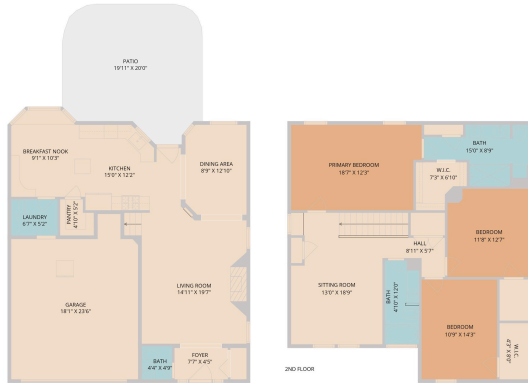

TWIST TOURS