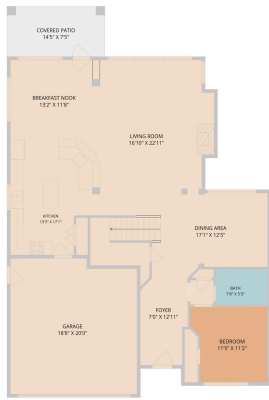

TWIST TOURS