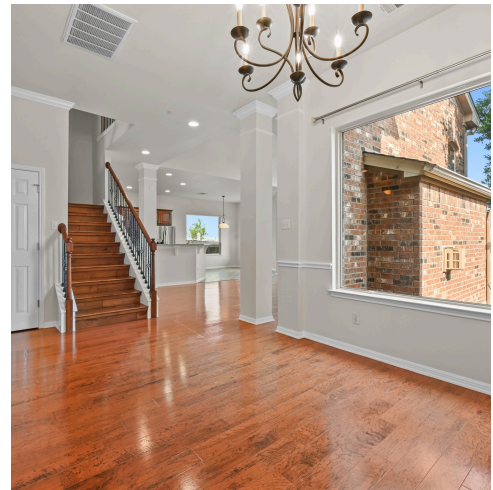

TWIST TOURS

TWIST TOURS

TWIST TOURS

Elicia Michaud

Broker Associate, CNE, CRS, SRS, ABR, CLHMS, AHWD, PSA, e-Pro

(512) 657-7510

elicia@eliciamichaud.com

www.EliciaMichaudRealEstate.com

© 2026 331 Enterprises, LLC. All rights reserved. This floor plan is an approximation of existing structures and features and is provided for convenience only with the permission of the seller. All measurements are approximate and not guaranteed to be exact or to scale. Buyer should confirm measurements using their own sources.