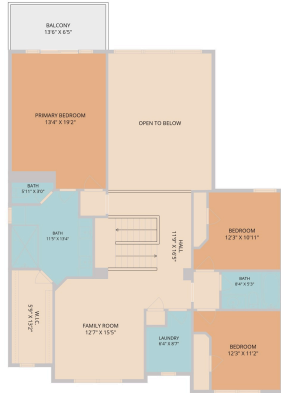

TWIST TOURS