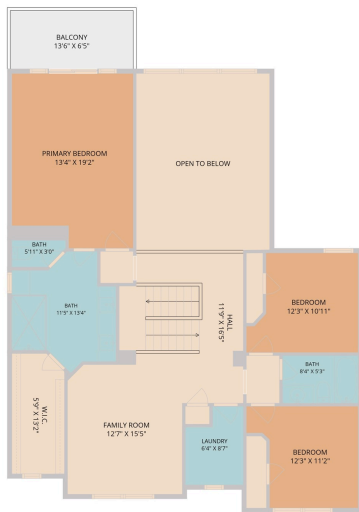

TWIST TOURS