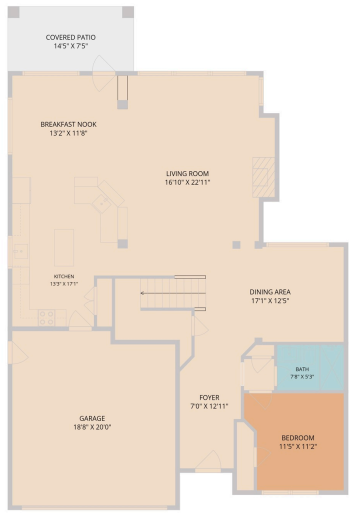

TWIST TOURS

TWIST TOURS

1ST FLOOR

2ND FLOOR

TWIST TOURS

© 2026 331 Enterprises, LLC. All rights reserved. This floor plan is an approximation of existing structures and features and is provided for convenience only with the permission of the seller. All measurements are approximate and not guaranteed to be exact or to scale. Buyer should confirm measurements using their own sources.