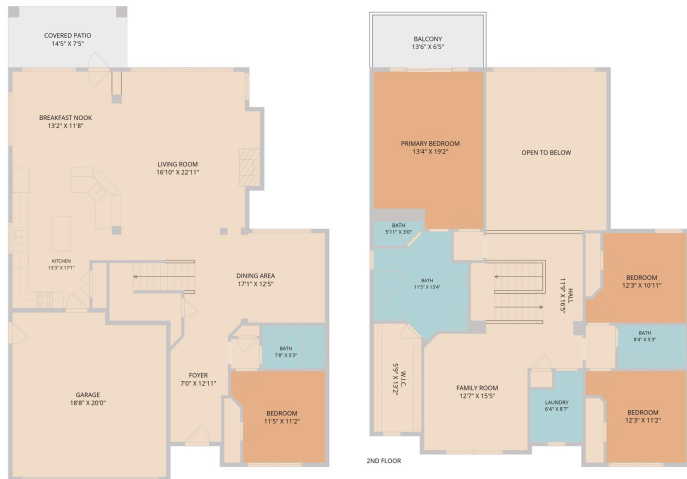

TWIST TOURS

1ST FLOOR

2ND FLOOR

TWIST TOURS