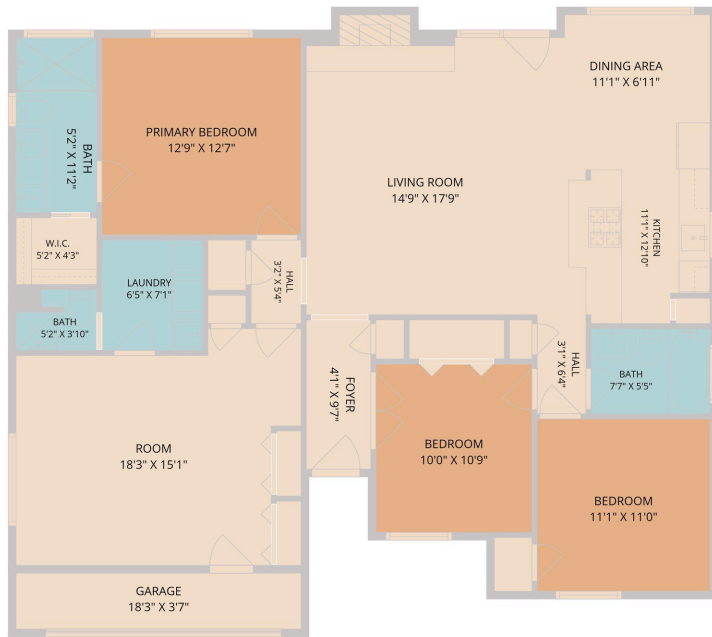

**TWIST
TOURS**