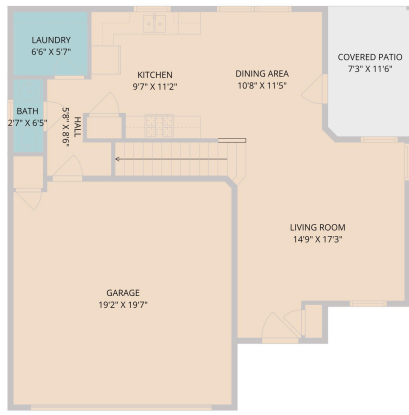

**TWIST
TOURS**