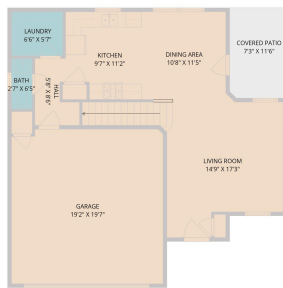

**TWIST
TOURS**

**TWIST
TOURS**

1ST FLOOR

2ND FLOOR

**TWIST
TOURS**

Diane Rodriguez

Broker

☎ 512-563-3197

✉ drodriquezbroker@gmail.com

© 2026 331 Enterprises, LLC. All rights reserved. This floor plan is an approximation of existing structures and features and is provided for convenience only with the permission of the seller. All measurements are approximate and not guaranteed to be exact or to scale. Buyer should confirm measurements using their own sources.