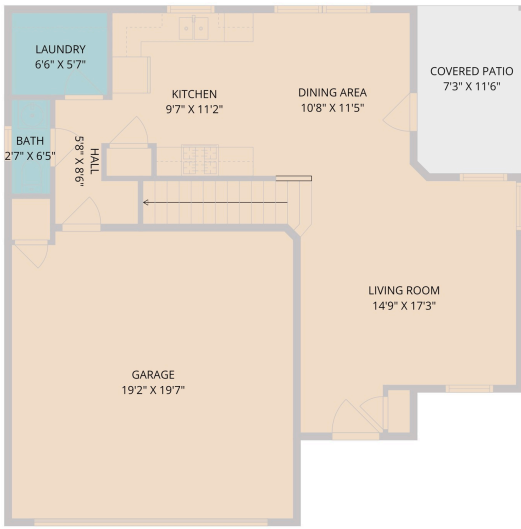

TWIST TOURS

TWIST TOURS

1ST FLOOR

2ND FLOOR

TWIST TOURS

© 2026 331 Enterprises, LLC. All rights reserved. This floor plan is an approximation of existing structures and features and is provided for convenience only with the permission of the seller. All measurements are approximate and not guaranteed to be exact or to scale. Buyer should confirm measurements using their own sources.