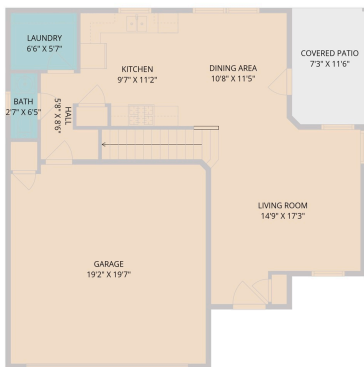

TWIST TOURS

1ST FLOOR